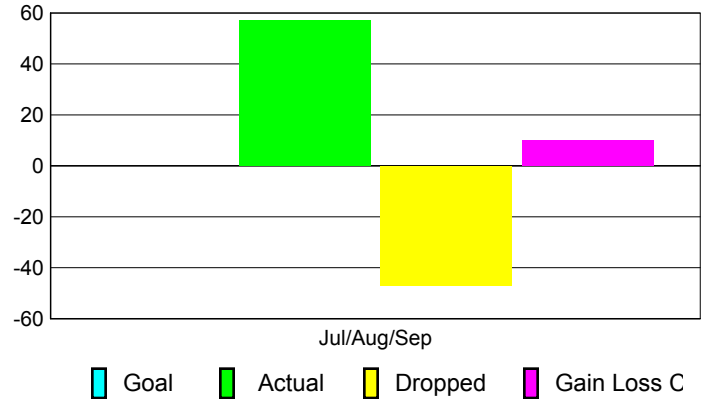

Membership Results 2010-2011

Goal, New, Dropped, Gain/Loss