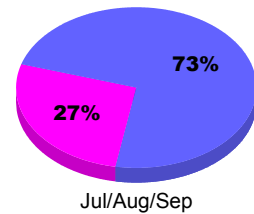

**Membership Results
2010-2011**

**Membership
2009-2010**

Month	Net Memb Goal	Actual New Memb	Actual Dropped Memb	Gain/Loss of Memb	Gain/Loss of Memb
Jul/Aug/Sep	0	57	-47	10	25
Totals	0	57	-47	10	25

Membership Results 2010-2011

Goal, New, Dropped, Gain/Loss

Comparison of Membership Gain/Loss

Current Year Compared to the Previous Year

Gender Comparison 2010-2011

■ Male ■ Female